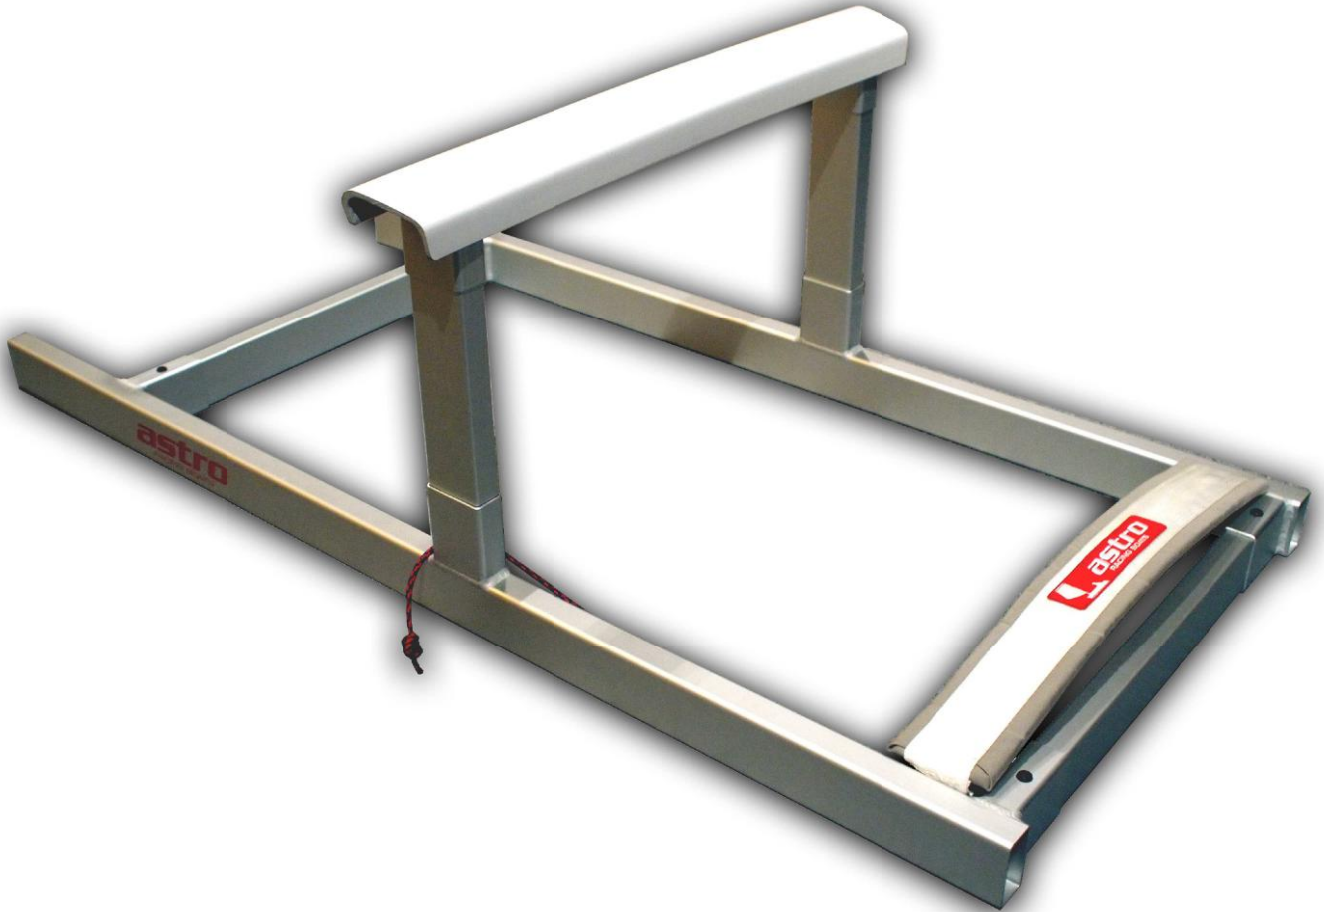

astro Hiking Bench

AB RE presents the new ASTRO Optimist Hiking Bench. With the same beam, side panel high and with the gunwale of an ASTRO, you can now train at home while studying or watching TV, like you would be doing it on your boat..

Designed to last, we make it in Barcelona in 6082 aluminium, silver anodized, it is fully button foldable without tools (just your fingers).

Footstrap is padded for better comfort and can be adjusted to the right angle. External dimensions are 1050 x 560 x 415 mm.

All fittings are attached with stainless steel screws and lock nuts. In addition, all nuts are insulated with plastic washers to prevent galvanic corrosion between aluminium and steel.

***If you don't have an ASTRO Optimist by now,
you can at least have the feel..!***